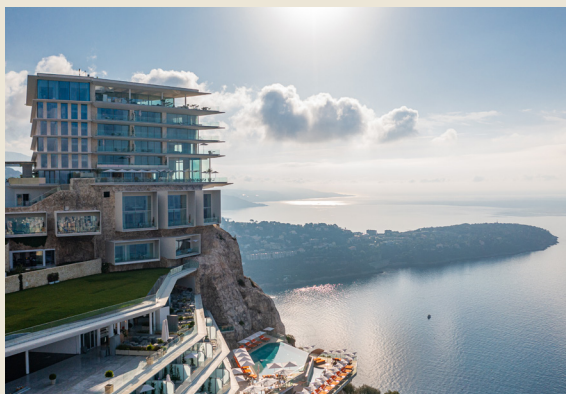

THE MAYBOURNE RIVIERA

1551 Route de la Turbie,
06190 Roquebrune-Cap-Martin, France