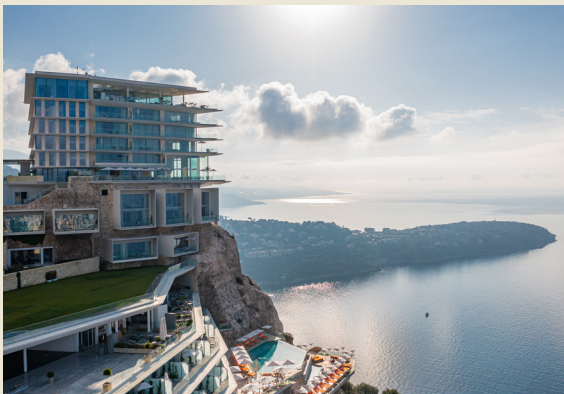

THE MAYBOURNE RIVIERA

1551 Route de la Turbie,
06190 Roquebrune-Cap-Martin, France